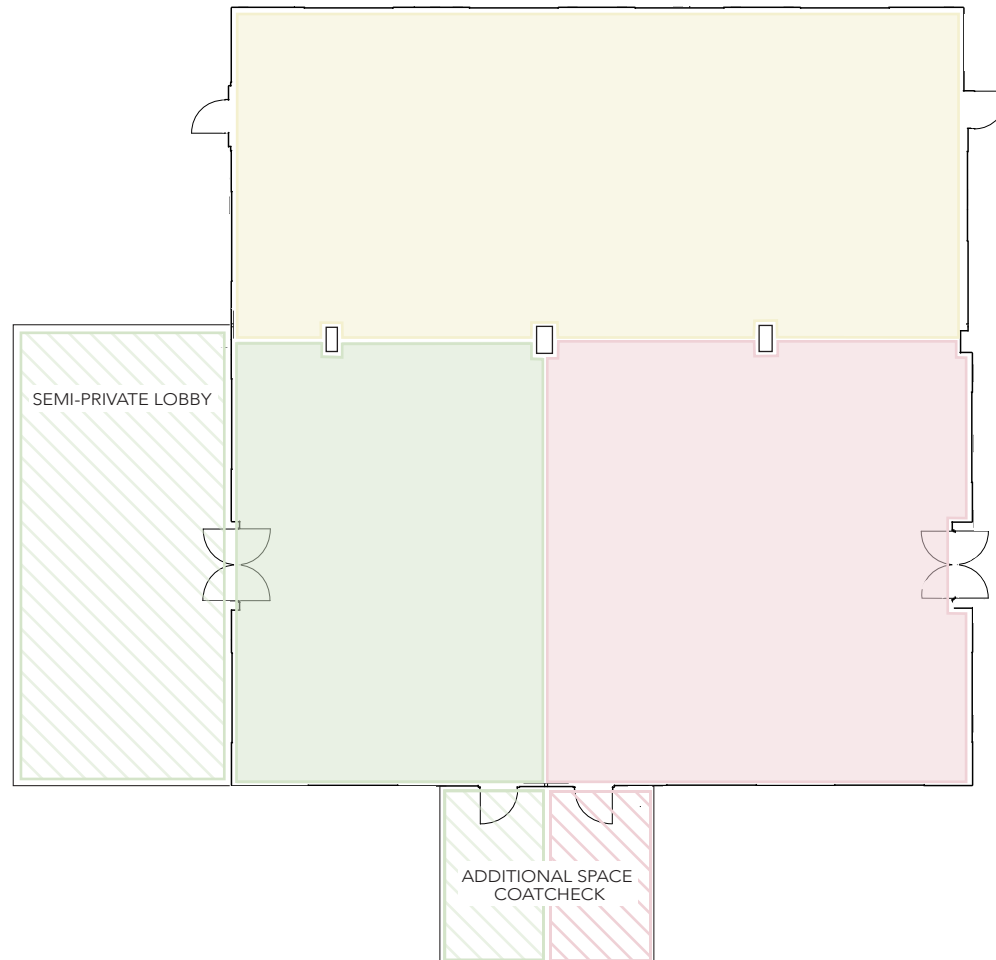

# THE GRAND BALLROOM

4,554 SQ. FT  
ROUND TABLES: 340  
DINNER DANCE: 290  
COCKTAIL STYLE: 500  
THEATRE STYLE: 450  
CLASSROOM STYLE: 232

**WEBER'S**

FAMILY OWNED  
3050 JACKSON RD, ANN ARBOR, MI 48103  
PHONE 734-769-2500 EMAIL: SALES@WEBERSANNARBOR.COM  
WEBERSANNARBOR.COM

Yeber's Restaurant  
Habitat Lounge

Barista Room  
Director's Room  
Country Ballroom

# GRAND BREAKOUT ROOMS

 CENTURY ROOM  
1848 SQ. FT  
ROUND TABLES: 100  
COCKTAIL STYLE: 100  
THEATRE: 150  
CLASSROOM: 64  
CONFERENCE: 40  
U-SHAPED: 39

 WEST ROOM  
1558 SQ. FT  
ROUND TABLES: 80  
DINNER DANCE: 50  
COCKTAIL STYLE: 75  
THEATRE: 120  
CLASSROOM: 65  
CONFERENCE: 34  
U-SHAPED: 33

 EAST ROOM  
1148 SQ. FT  
ROUND TABLES: 60  
COCKTAIL STYLE: 50  
THEATRE: 80  
CLASSROOM: 56  
CONFERENCE: 34  
U-SHAPED: 29

**WEBER'S**

FAMILY OWNED  
3050 JACKSON RD, ANN ARBOR, MI 48103  
PHONE 734-769-2500 EMAIL: SALES@WEBERSANNARBOR.COM  
WEBERSANNARBOR.COM