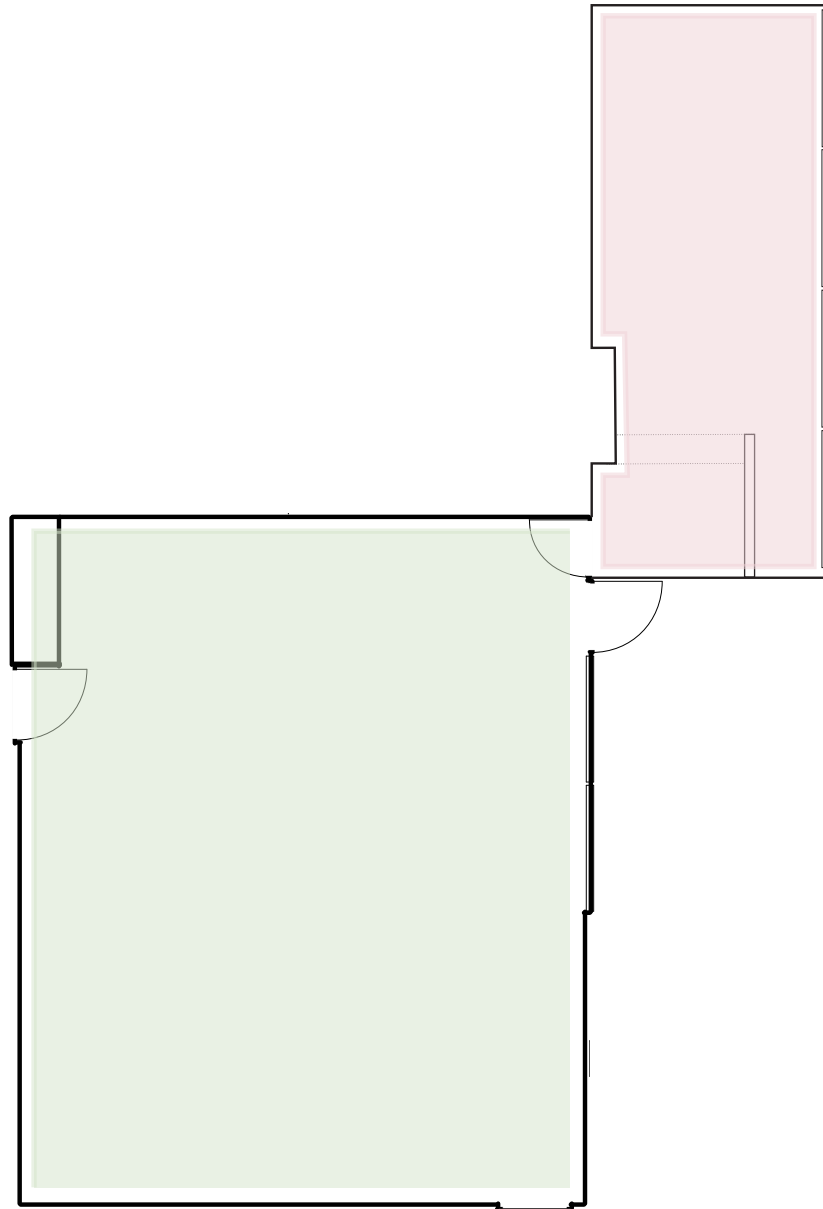

# BREAKOUT ROOMS

 VARSITY ROOM  
1,200 SQ. FT  
ROUND TABLES: 60  
COCKTAIL STYLE: 80  
THEATRE: 100  
CLASSROOM: 56  
CONFERENCE: 34  
U-SHAPED: 30

 ATRIUM ROOM  
1,645 SQ. FT  
ROUND TABLES: 80  
DINNER DANCE: 60  
COCKTAIL STYLE: 100  
THEATRE: 150  
CLASSROOM: 82  
CONFERENCE: 40  
U-SHAPED: 38

# ANN ARBOR ROOM & THE BALCONY

ANN ARBOR ROOM  
1100 SQ. FT  
ROUND TABLES: 40  
COCKTAIL STYLE: 60  
THEATRE: 50  
CLASSROOM: 32  
CONFERENCE: 25  
U-SHAPED: 25

THE BALCONY  
320 SQ. FT  
RECEPTION: 25  
CONFERENCE: 12

# HARVEST ROOM & DIRECTORS ROOM

 HARVEST ROOM  
435 SQ. FT  
ROUND TABLES: 40  
THEATRE: 40  
CONFERENCE: 22  
U-SHAPED: 20

 DIRECTORS ROOM  
540 SQ. FT  
ROUND TABLES: 40  
THEATRE: 40  
CLASSROOM: 33  
CONFERENCE: 30  
U-SHAPED: 26