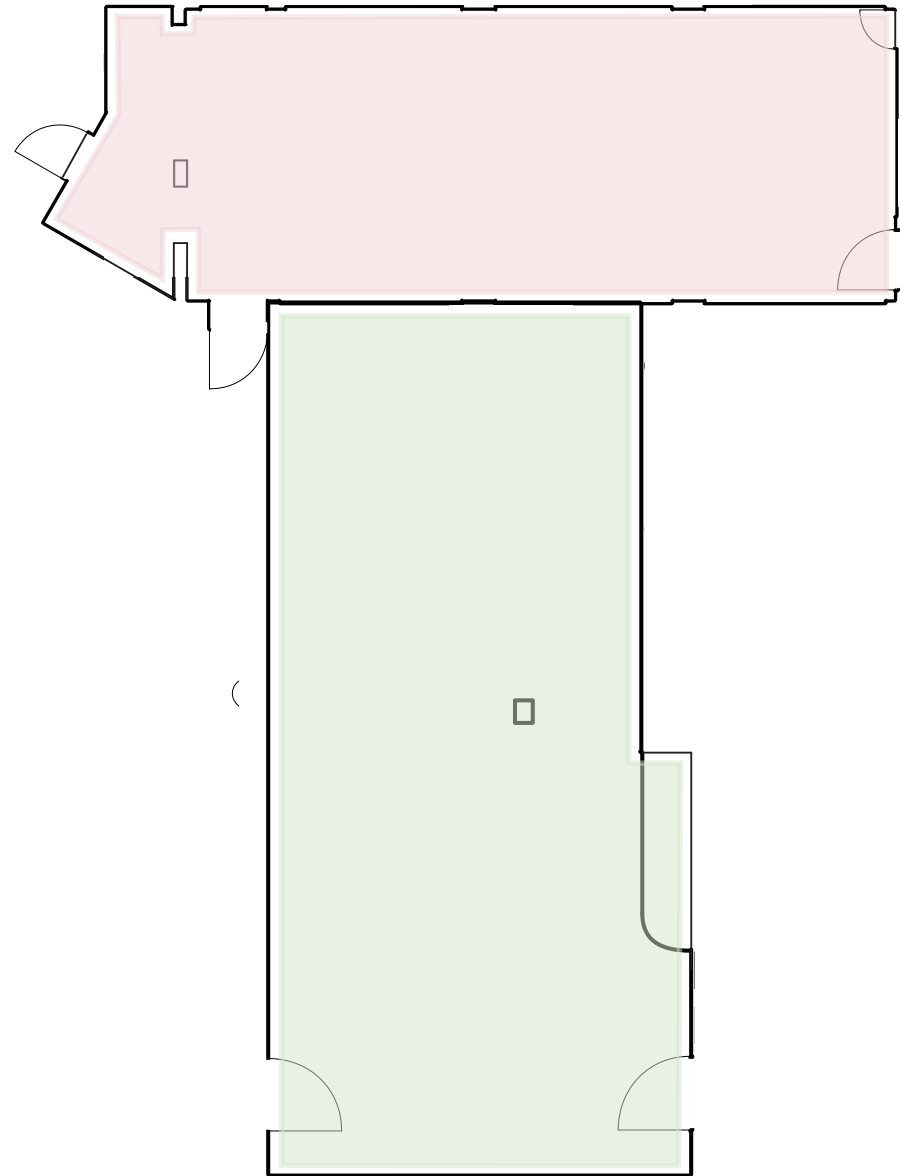

# ANN ARBOR ROOM & THE BALCONY

ANN ARBOR ROOM  
1100 SQ. FT  
ROUND TABLES: 40  
COCKTAIL STYLE: 60  
THEATRE: 50  
CLASSROOM: 32  
CONFERENCE: 25  
U-SHAPED: 25

THE BALCONY  
320 SQ. FT  
RECEPTION: 25  
CONFERENCE: 12

# HARVEST ROOM & DIRECTORS ROOM

 HARVEST ROOM  
435 SQ. FT  
ROUND TABLES: 40  
THEATRE: 40  
CONFERENCE: 22  
U-SHAPED: 20

 DIRECTORS ROOM  
540 SQ. FT  
ROUND TABLES: 40  
THEATRE: 40  
CLASSROOM: 33  
CONFERENCE: 30  
U-SHAPED: 26