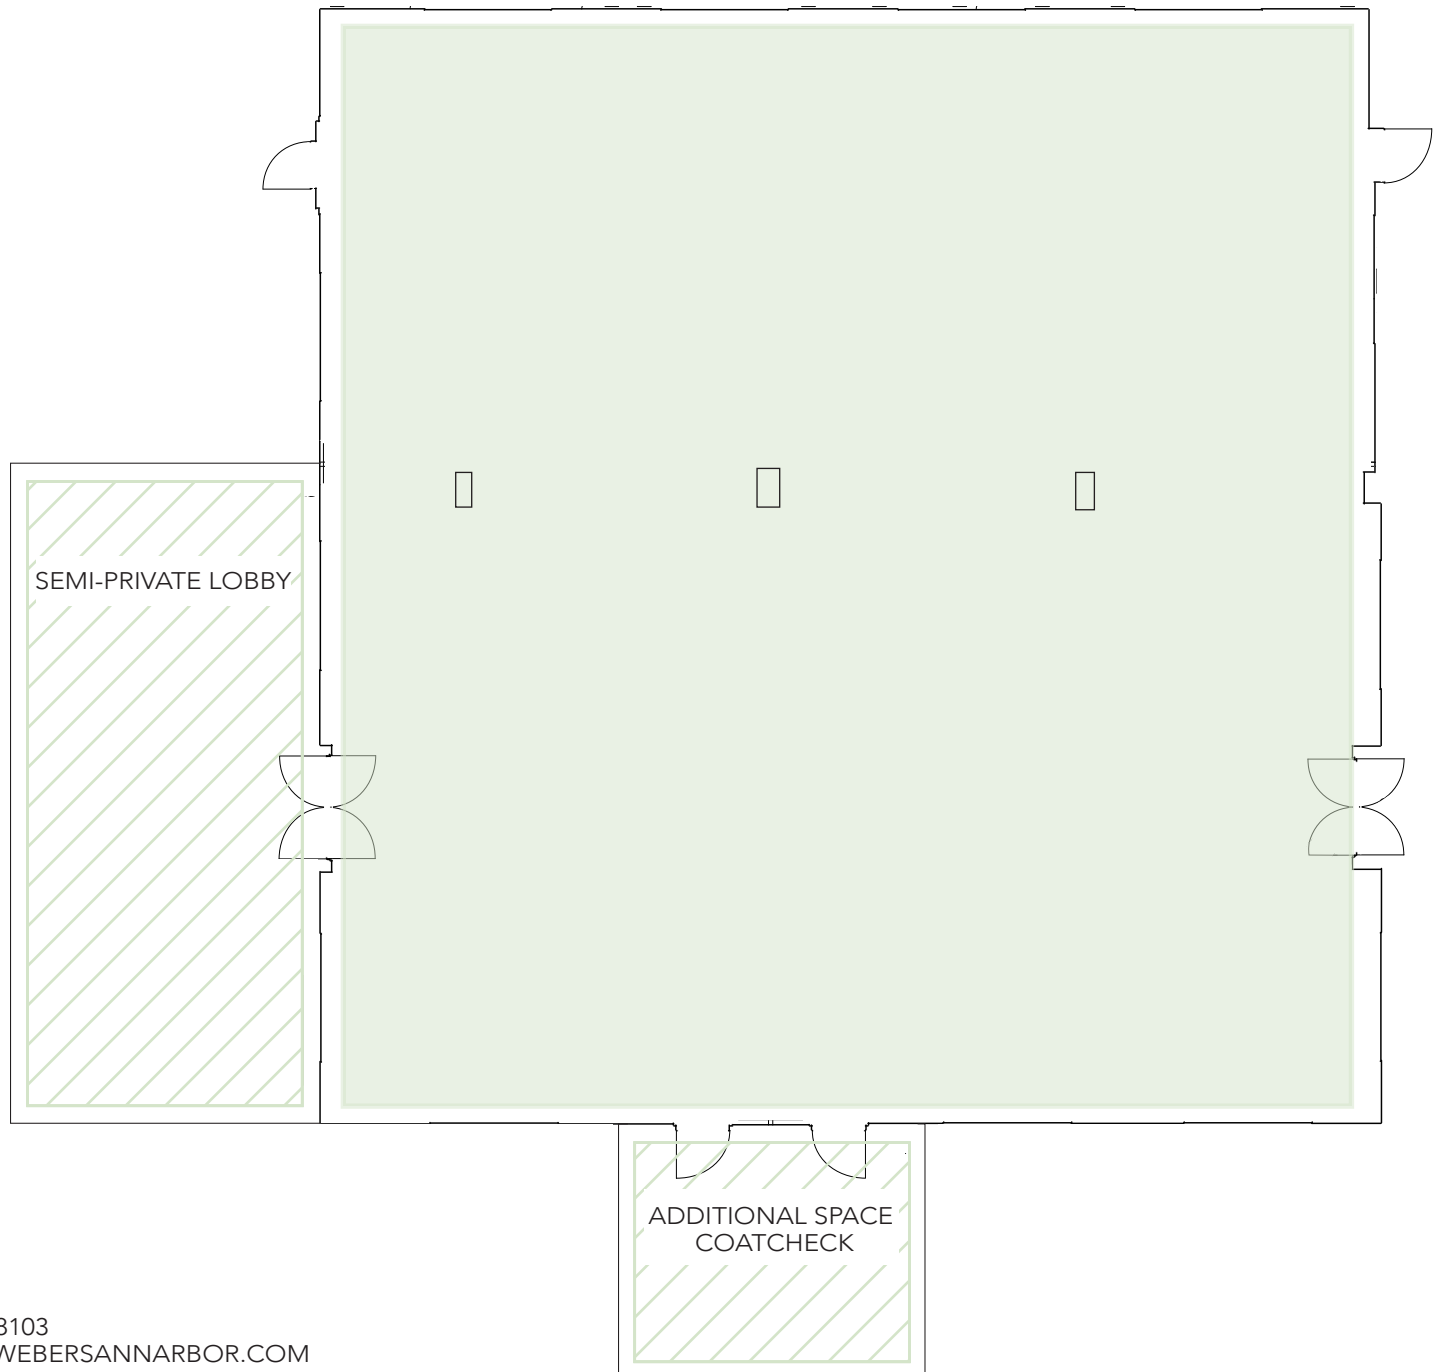

# THE GRAND BALLROOM

4,554 SQ. FT  
ROUND TABLES: 340  
DINNER DANCE: 290  
COCKTAIL STYLE: 500  
THEATRE STYLE: 450  
CLASSROOM STYLE: 232

**WEBER'S**

FAMILY OWNED  
3050 JACKSON RD, ANN ARBOR, MI 48103  
PHONE 734-769-2500 EMAIL: SALES@WEBERSANNARBOR.COM  
WEBERSANNARBOR.COM